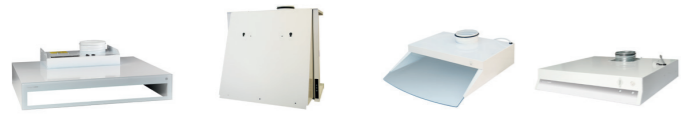

CENTRAL FREE FLOW			
BLUES FF	TANGO FF (70)	FOLK FF	POP FF
—	—	—	—
—	—	—	—
●	●	●	●
—	—	—	—
—	—	—	—
500/600	500/600	500/600	500/600
105	560 (699) mm	115	106
525	295/490	520	543
Mains adapter	Mains adapter	Plug	Plug
White	White	White	White/glass
LED (4000K)	LED (4000K)	LED (4000K)	LED (4000K)
Capacitive touch screen	Buttons	Buttons	Button and control knob
2 stainless steel filters	2 (3) stainless steel filters	1 stainless steel filter	2 metal filters
—	—	—	—
—	—	—	—
—	—	—	—
○	○	○	○
○	—	—	—
○ White	—	—	—
○ Integrated also with an extinguisher	○	○	○
●	●	—	—
Between kitchen cabins/ on the wall	Between kitchen cabins	Between kitchen cabins	Between kitchen cabins
—	—	—	—

Safera -stove guard

Available for all Smart cooker hoods

Swegon CASA cooker hoods can be equipped with SAFERA stove guard. It helps to prevent typical cooking fires by preventing unsupervised use and disconnecting power from the stove.