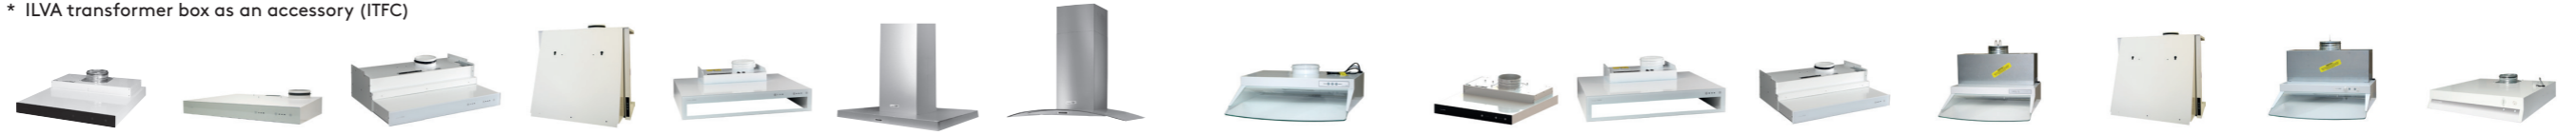

## Cooker hoods for old detached houses

Cooker hood connected to a separate AC-roof fan

Renovation Cooker hoods to replace an old kitchen unit

\* ILVA transformer box as an accessory (ITFC)

- Standard equipment
- Accessories
- Not available